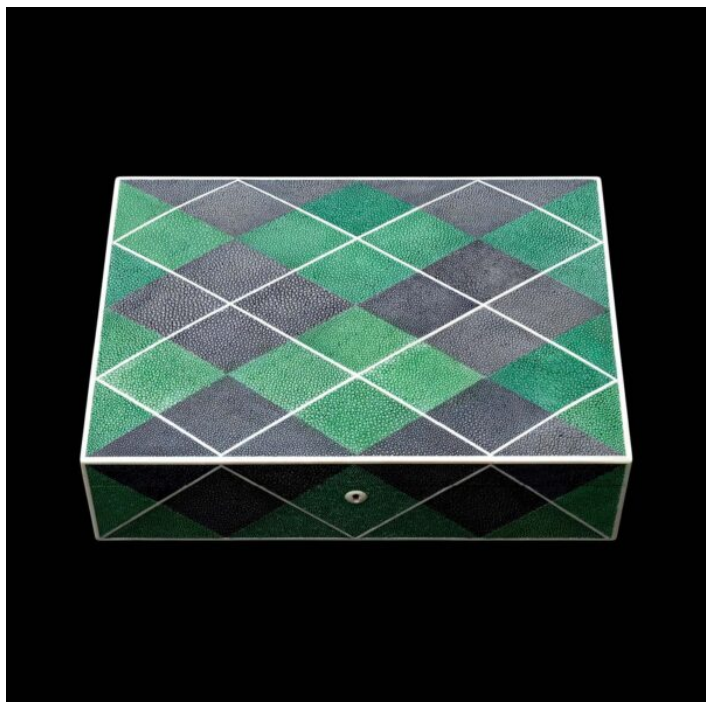

# CREEL AND GOW

## ARGYLE PATTERN SHAGREEN BOX

---

**SKU:** SH4200\_AP

**Categories:** [Decor](#), [Boxes](#)

### PRODUCT DESCRIPTION

Argyle Pattern Shagreen Box Measures approximately: 13" x 9" x 3.5" Weighs: 4 Lbs Own one and you'll be among the few in the world who owns these unique, rare and traditionally handmade products. Tanned and dyed using natural pigment, our Shagreen is environmentally friendly and created from discarded shells and stingray skins that are neither endangered nor threatened and originally harvested as a food source. Materials used in our products are not included in the list of C.I.T.E.S (Convention International Trade of Endangered Species of Flora and Fauna).